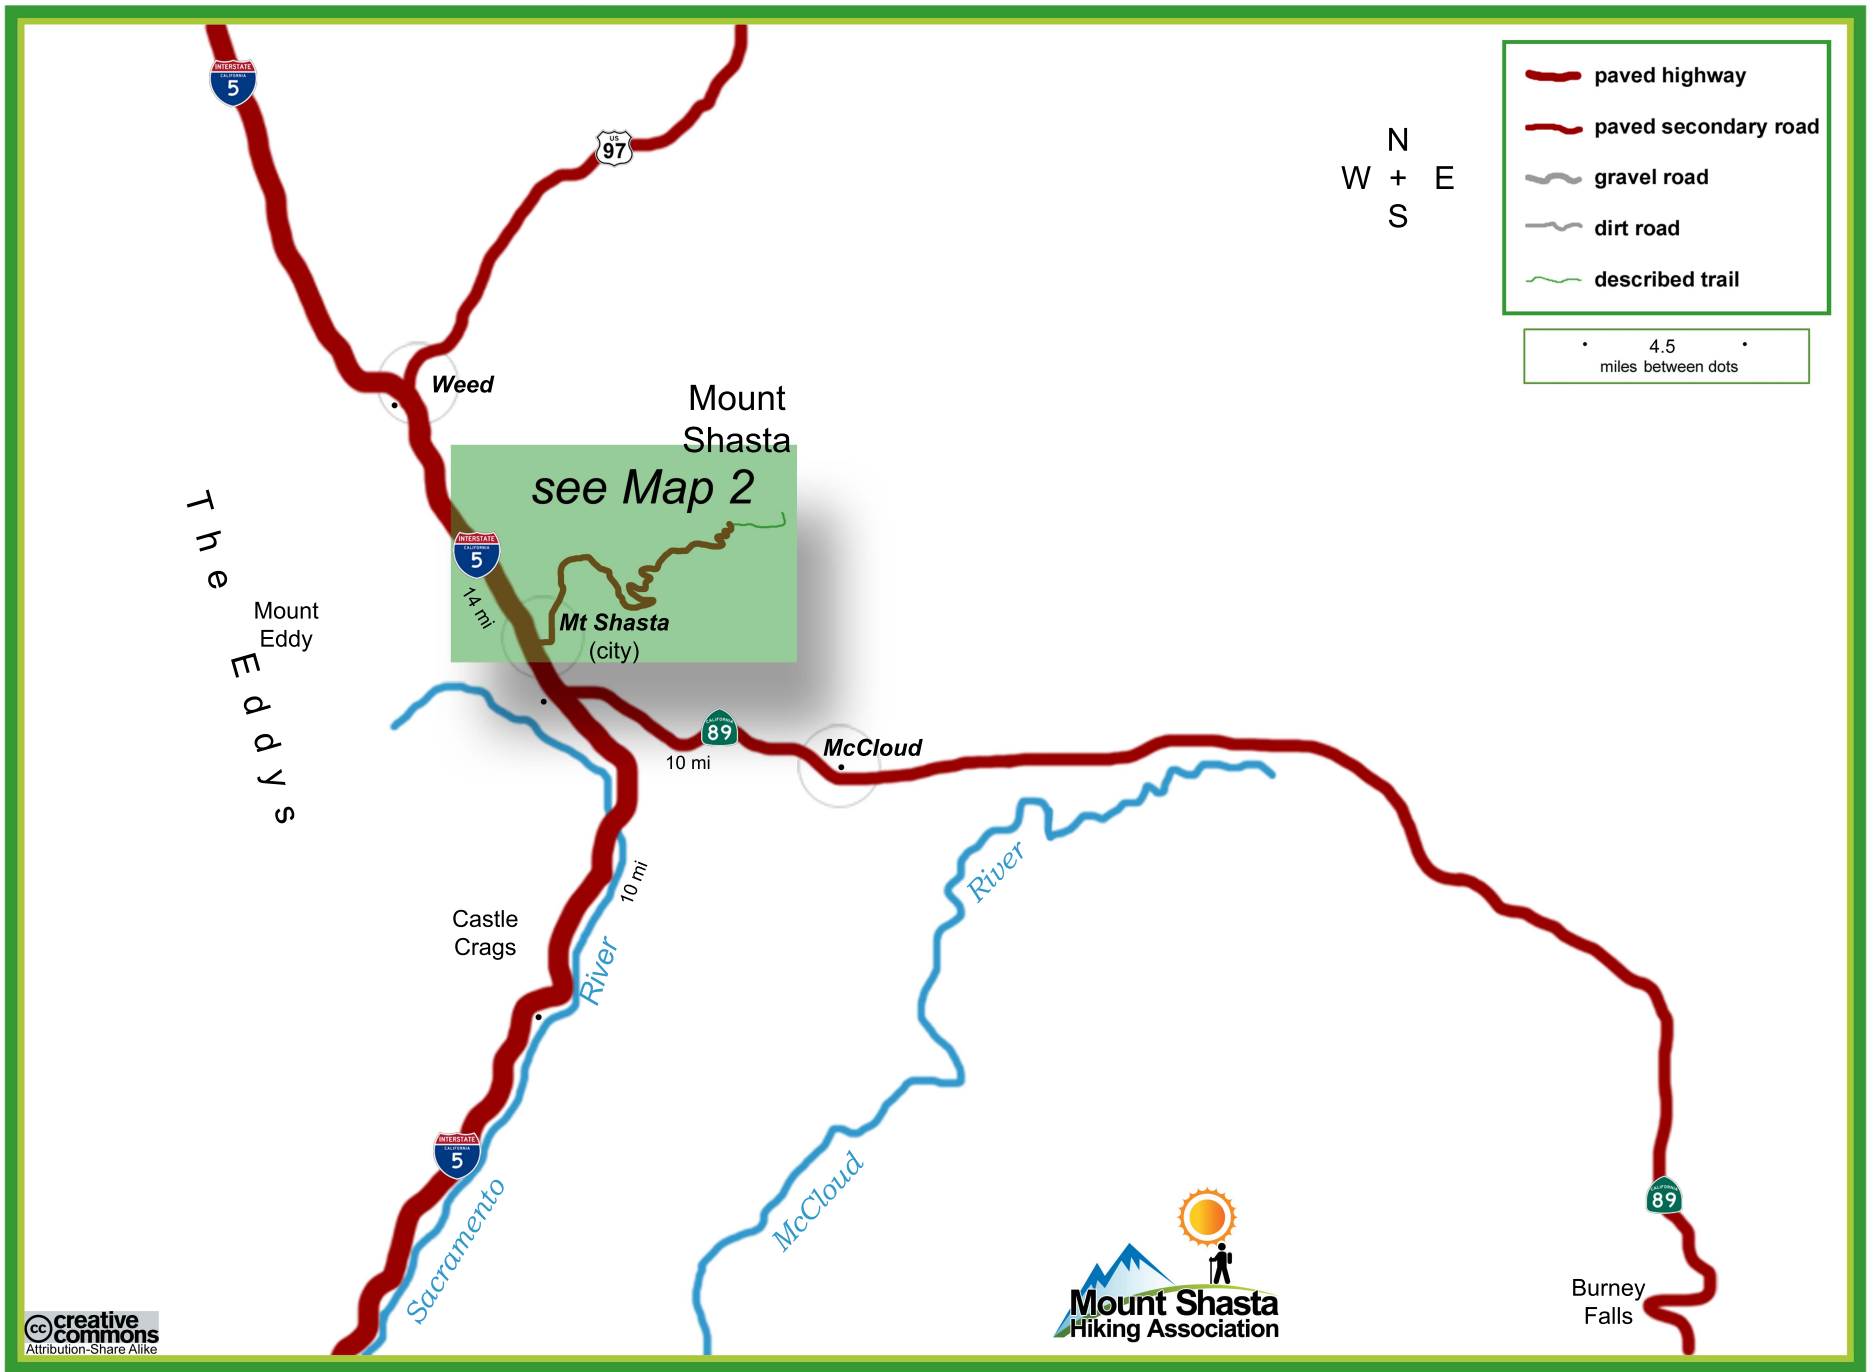

Hike: EASY Season: July-Oct (snow Nov-June)

South Gate Meadows up-and-back - Map 1 of 3

# Mount Shasta